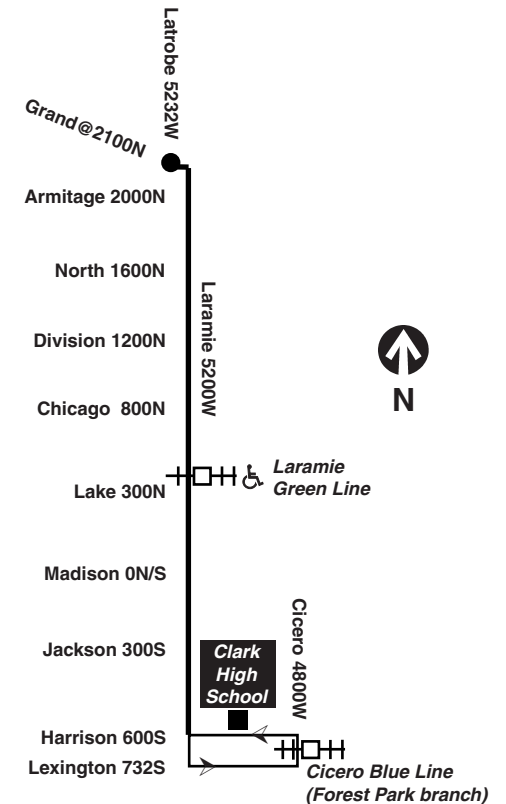

 All CTA buses are accessibletransitchicago.com/bus/57

Monday thru Friday

#57 Laramie

Southbound

LV Grand/Latrobe	Laramie/Lake	AR Cicero/Harrison
5:40a	5:51a	6:00a
6:04	6:15	6:24
6:23	6:35	6:43
6:35	6:47	6:55
6:47	7:00	7:09
6:59	7:14	7:24
7:12	7:27	7:37
7:25	7:40	7:50
7:38	7:53	8:03
7:51	8:06	8:16
8:04	8:18	8:28
8:17	8:31	8:41
8:31	8:45	8:55
8:44	8:58	9:08
8:58	9:12	9:22
9:11	9:24	9:34
9:28	9:41	9:51
9:43	9:53C	-----
9:44	9:57	10:07
10:01	10:14	10:24
10:18	10:31	10:41
10:35	10:48	10:58
10:52	11:05	11:15
11:09	11:22	11:32
11:26	11:39	11:49
11:43	11:56	12:06p
12:00p	12:13p	12:23
12:18	12:32	12:42
12:35	12:49	1:00
12:53	1:07	1:18
1:11	1:25	1:36
1:29	1:43	1:53
1:42	1:56	2:07
1:56	2:10	2:20
2:09	2:23	2:34
2:22	2:36	2:47
2:36	2:50	3:00
2:49	3:03	3:14
3:03	3:17	3:27
3:17	3:31	3:41
3:31	3:47	3:57
3:45	4:01	4:11
3:59	4:15	4:25
4:14	4:30	4:40
4:28	4:44	4:54
4:43	4:58	5:08
4:57	5:12	5:22
5:12	5:27	5:37
5:26	5:41	5:51
5:41	5:56	6:06
5:55	6:09	6:19
6:12	6:26	6:36
6:15	6:25C	-----
6:28	6:38C	-----
6:29	6:42	6:52
6:41	6:51C	-----
6:47	7:00	7:10
7:04	7:17	7:27
7:22	7:35	7:45
7:46	7:59	8:09
8:11	8:24	8:34
8:35	8:46	8:56
9:00	9:11	9:20
9:13	9:22C	-----
9:38	9:46C	-----

Northbound

LV Cicero/Harrison	Laramie/Lake	AR Grand/Latrobe
-----	8:50C	8:58a
9:00a	9:07	9:17
9:21	9:28	9:38
9:42	9:49	10:00
10:04	10:11	10:22
10:26	10:33	10:44
10:48	10:55	11:06
11:10	11:18	11:29
11:33	11:40	11:51
11:56	12:04p	12:15p
12:19p	12:26	12:37
12:42	12:49	1:00
1:05	1:12	1:23
1:29	1:36	1:47
1:52	2:00	2:13
2:17	2:24	2:36
2:41	2:49	3:00
3:05	3:12	3:24
3:29	3:37	3:48
3:54	4:01	4:13
4:18	4:26	4:37
4:43	4:50	5:02
5:07	5:15	5:25
5:32	5:39	5:50
5:55	6:02	6:13
6:19	6:26	6:36

C - trip begins/ends at Chicago/Laramie at time shown

C - trip begins/ends at Chicago/Laramie at time shown